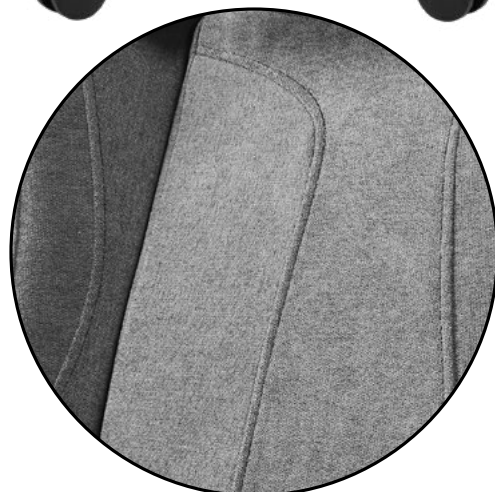

The breathable material is designed for the body to stay cool for long term usage so you can stay focused. The durable fabric is also built to last with ISO tested qualities such as tear growth resistance, seam slippage resistance, and tensile strength. Another surprisingly pleasant feature of the fabric is how quiet it is, not producing the rubbing noise like in pleather or leather chairs.

In addition to the fabric, the wheel base has been upgraded to a stylish matte black aluminium and the gas lift added extra height distance from the seat to floor.

FEATURES

- Quality durable Fabric for cool comfort
- Adjustable Armrests – 3 dimensional (Up/down, spin left/right, & forwards/backwards)
- Locking Tilt Mechanism – 5 lockable rocking positions 3°- 20°
- Metal Frame – Durable metal structure designed for heavy use and stability
- Quality foam – High density shaped foam in the seat for professional use
- Class-4 gas lift – Durable for up to 145kg
- Higher rising distance of up to 58cm from seat to floor
- Upgraded 5-Star Durable wheel base
- Large premium casters
- Rocking Function

Registration, Evaluation & Authorisation of Chemicals

SPECIFICATIONS

Frame Material	Metal
Chair Cover Material	ELASTRON® Fabric: 100% Polyester
Foam Density Seat	70kg/m³
Foam Density Back	65kg/m³
Adjustable Armrests	3 Dimensional
Adjustable Tilt Angle	12°
Tilt Lock	Yes
Tilt Angle Lock	Yes
Gas Lift Class	4
Adjustable Back Angle	165°
Adjustable Lumbar Cushion	Yes
Adjustable Headrest	Yes
Base Type	Black 5-star aluminium base
Weight Capacity	145 kg