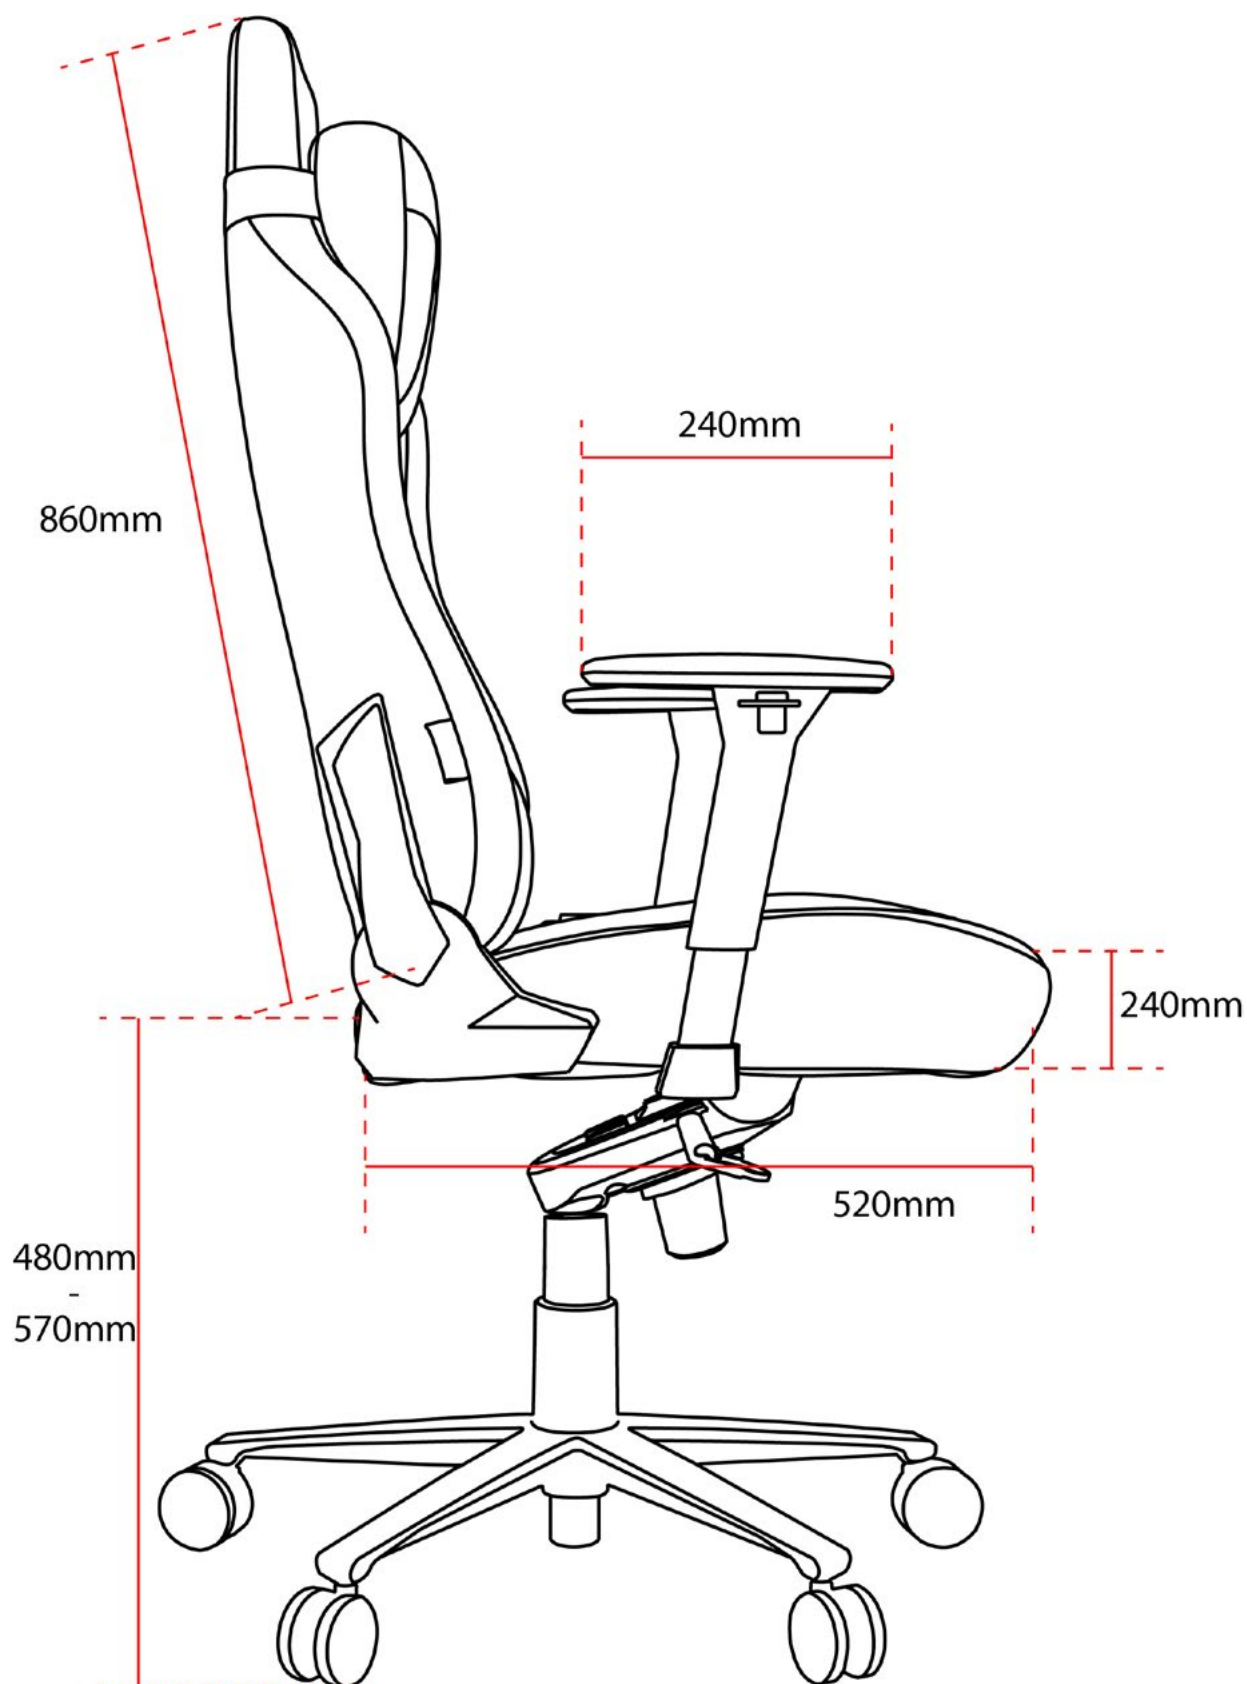

In addition to the fabric, the wheel base has been upgraded to a stylish matte black aluminium and the gas lift added extra height distance from the seat to floor.

FEATURES

- Quality durable Fabric for cool comfort
- Adjustable Armrests – 3 dimensional (Up/down, spin left/right, & forwards/backwards)
- Locking Tilt Mechanism – 5 lockable rocking positions 3°- 20°
- Metal Frame – Durable metal structure designed for heavy use and stability
- Quality foam – High density shaped foam in the seat for professional use
- Class-4 gas lift – Durable for up to 145kg
- Higher rising distance of up to 58cm from seat to floor
- Upgraded 5-Star Durable wheel base
- Large premium casters
- Rocking Function

MEASUREMENTS

MEASUREMENTS

TESTS/CERTIFICATIONS

Tensile Strength	Warp:1702 N 44,1%	Weft: 795 N 23,3%	EN ISO 13934-1
Tear Growth Resistance	Warp: 87.9 N	Weft: 67.8 N	EN ISO 13937-3
Seam Slippage Resistance	Warp: 2 mm	Weft: 2 mm	EN ISO 13936-2
Abrasion Test	>90.000		EN ISO 12947-1,2
Pilling	5		EN ISO 12945-2
Color Fastness to Rubbing	Dry: 5	Wet: 5	EN ISO 105-X12
Color Fastness to Artificial Light	5		EN ISO 105-B02
Fireproof norms: Pass	BS 5852 Cigarette	EN 1021-1 Cigarette test	

Registration, Evaluation & Authorisation of Chemicals

SPECIFICATIONS

Frame Material	Metal
Chair Cover Material	ELASTRON® Fabric: 100% Polyester
Foam Density Seat	70kg/m³
Foam Density Back	65kg/m³
Adjustable Armrests	3 Dimensional
Adjustable Tilt Angle	12°
Tilt Lock	Yes
Tilt Angle Lock	Yes
Gas Lift Class	4
Adjustable Back Angle	165°
Adjustable Lumbar Cushion	Yes
Adjustable Headrest	Yes
Base Type	Black 5-star aluminium base
Weight Capacity	145 kg