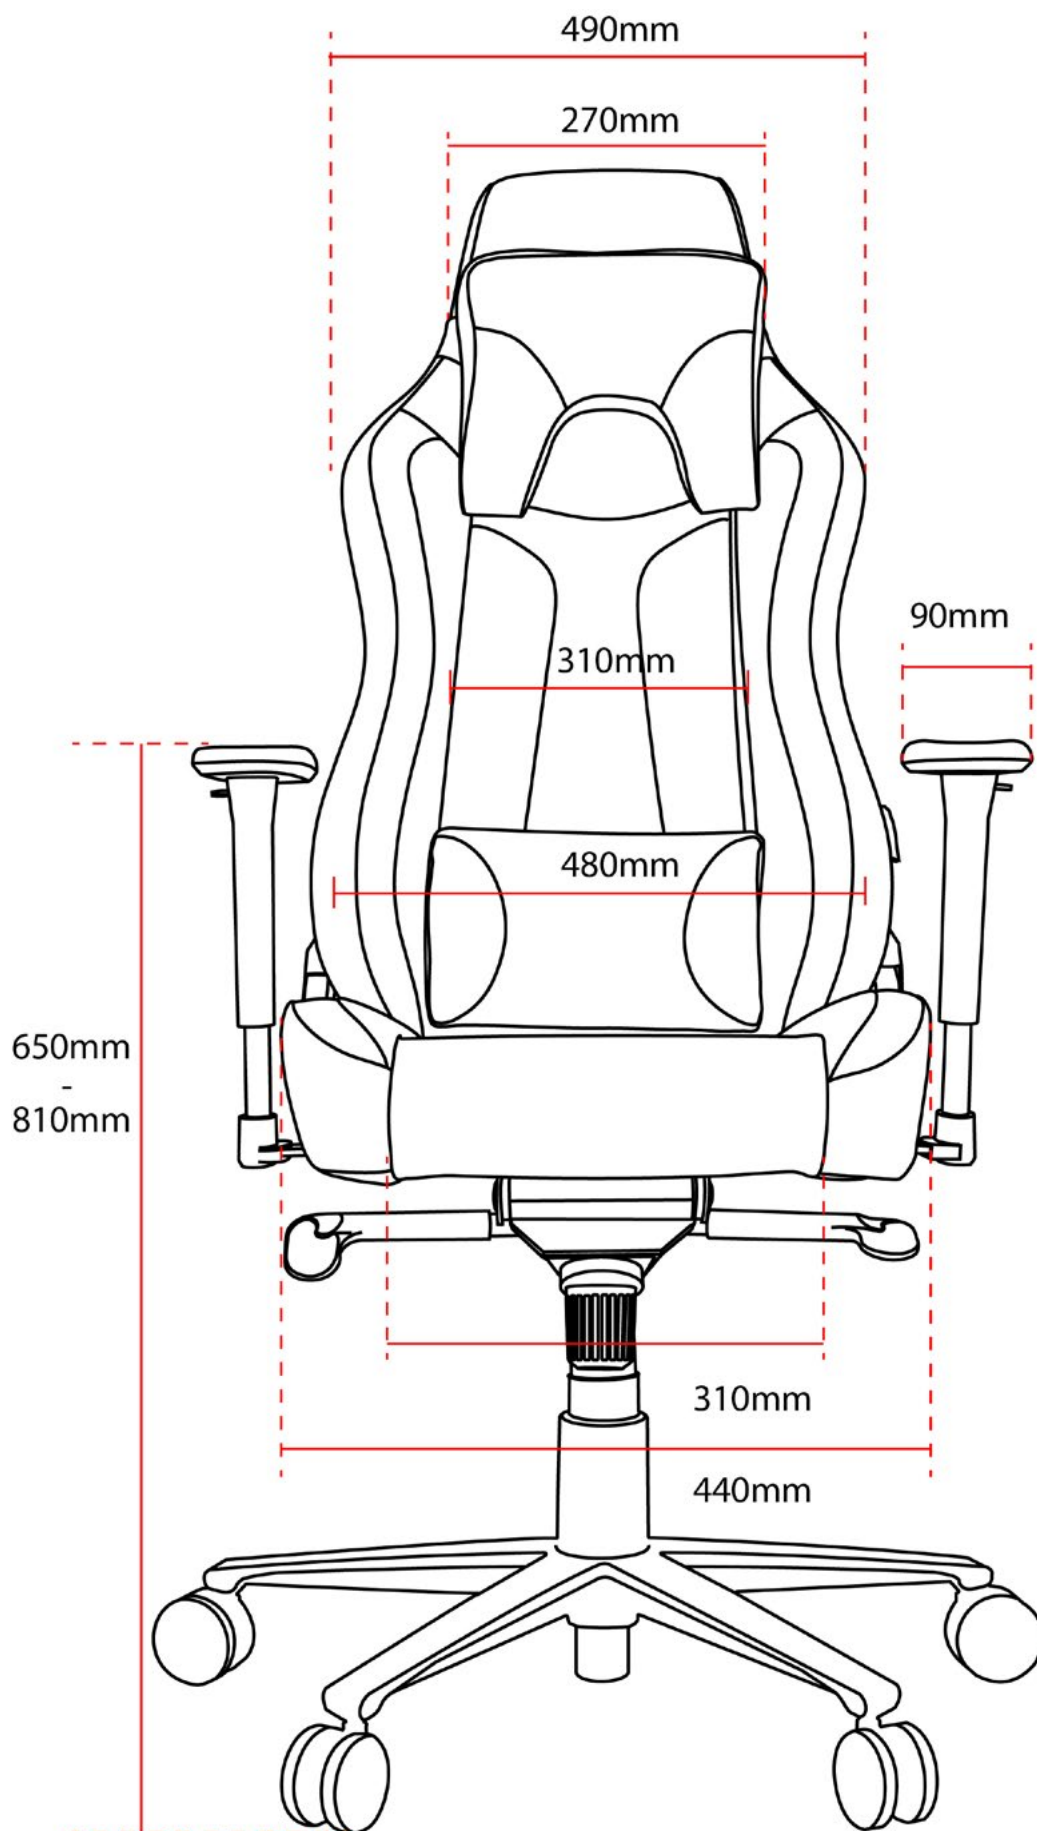

In addition to the fabric, the wheel base has been upgraded to a stylish matte black aluminium and the gas lift added extra height distance from the seat to floor.

FEATURES

- Quality durable Fabric for cool comfort
- Adjustable Armrests – 3 dimensional (Up/down, spin left/right, & forwards/backwards)
- Locking Tilt Mechanism – 5 lockable rocking positions 3°- 20°
- Metal Frame – Durable metal structure designed for heavy use and stability
- Quality foam – High density shaped foam in the seat for professional use
- Class-4 gas lift – Durable for up to 145kg
- Higher rising distance of up to 58cm from seat to floor
- Upgraded 5-Star Durable wheel base
- Large premium casters
- Rocking Function

MEASUREMENTS

MEASUREMENTS

TESTS/CERTIFICATIONS

Tensile Strength	Warp:1702 N 44,1%	Weft: 795 N 23,3%	EN ISO 13934-1
Tear Growth Resistance	Warp: 87.9 N	Weft: 67.8 N	EN ISO 13937-3
Seam Slippage Resistance	Warp: 2 mm	Weft: 2 mm	EN ISO 13936-2
Abrasion Test	>90.000		EN ISO 12947-1,2
Pilling	5		EN ISO 12945-2
Color Fastness to Rubbing	Dry: 5	Wet: 5	EN ISO 105-X12
Color Fastness to Artificial Light	5		EN ISO 105-B02
Fireproof norms: Pass	BS 5852 Cigarette	EN 1021-1 Cigarette test	

Registration, Evaluation & Authorisation of Chemicals

SPECIFICATIONS

Frame Material	Metal
Chair Cover Material	ELASTRON® Fabric: 100% Polyester
Foam Density Seat	70kg/m³
Foam Density Back	65kg/m³
Adjustable Armrests	3 Dimensional
Adjustable Tilt Angle	12°
Tilt Lock	Yes
Tilt Angle Lock	Yes
Gas Lift Class	4
Adjustable Back Angle	165°
Adjustable Lumbar Cushion	Yes
Adjustable Headrest	Yes
Base Type	Black 5-star aluminium base
Weight Capacity	145 kg

LOGISTIC

Netto Weight	26kg	57 lbs	
Gross Weight	28,5kg	62 lbs	
Box Dimension	86x69x35 cm	33.9x27.2x13.8inches	
Container 40ft	306 pcs		
SKU/EAN	Ash:	VERNAZZA-SFB-ASH	0769498680025
	Light Grey:	VERNAZZA-SFB-LG	0769498680018
	Dark Grey:	VERNAZZA-SFB-DG	0769498680001
	Blue:	VERNAZZA-SFB-BL	0769498680032